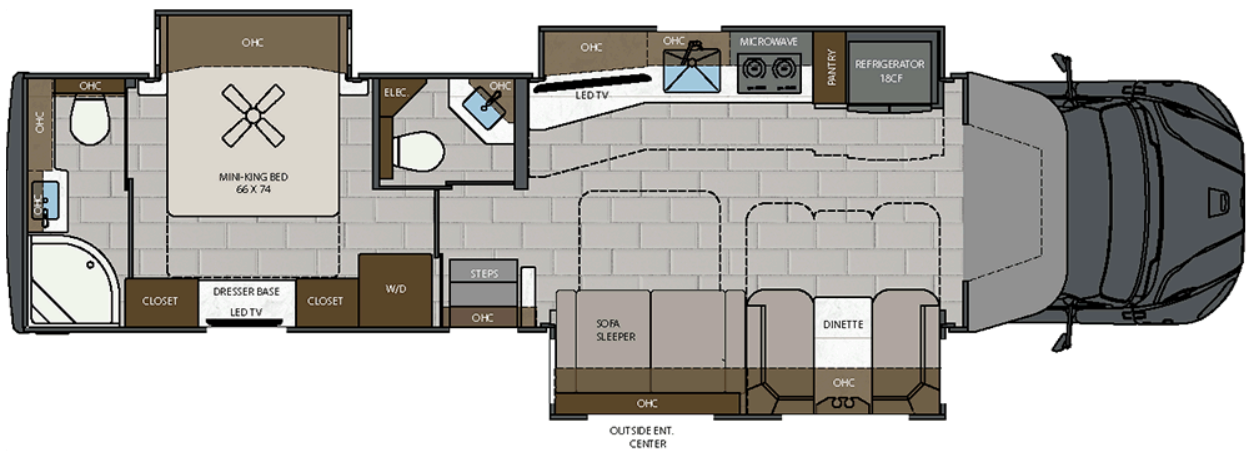

LENGTH	TOWING CAPACITY	BATHROOMS
37' 6"-39' 6"	20,000 lbs	1-1.5

EXTERIOR PAINT OPTIONS

PATHFINDER

RANGER

TRAILBLAZER

VOYAGER

WAYFINDER

POLARIS

TUNDRA

AVAILABLE FLOORPLANS

38LDG

40LRB

40LTS

INTERIOR DETAILS

Rockport Cabinetry // Harbor Interior Décor // The 2025 Verona LE has a residential feel with porcelain tile flooring and maple hardwood cabinetry.

Rockport Cabinetry // Harbor Interior Décor // The bedroom in the 2025 Verona LE has a memory foam mattress, a 32" 4K Smart LED TV and plenty of storage.

Rockport Cabinetry // Harbor Interior Décor // The main bathroom features a vanity with a solid surface countertop and an integrated sink.