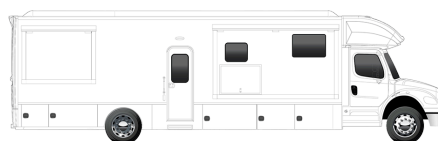

LENGTH	TOWING CAPACITY	BATHROOMS
37' 6"-39' 6"	20,000 lbs	1-1.5

EXTERIOR PAINT OPTIONS

PATHFINDER

RANGER

TRAILBLAZER

VOYAGER

WAYFINDER

POLARIS