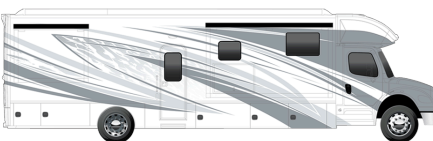

EXTERIOR PAINT OPTIONS

WAYFINDER