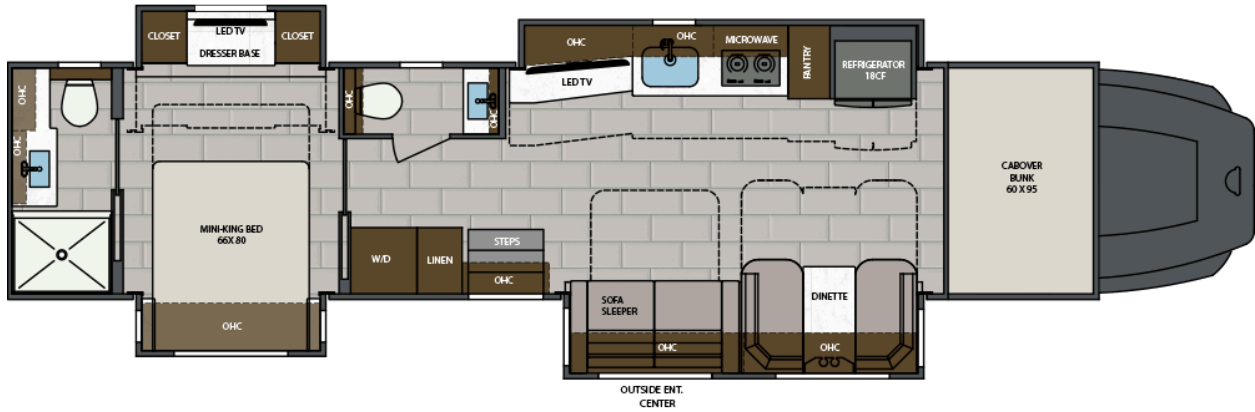

LENGTH	TOWING CAPACITY	BATHROOMS
38' 0"-45' 0"	20,000-30,000 lbs	1-1.5

AVAILABLE FLOORPLANS

38CSB

41CMB

41CRB

41CRW

43CMD

45CBF