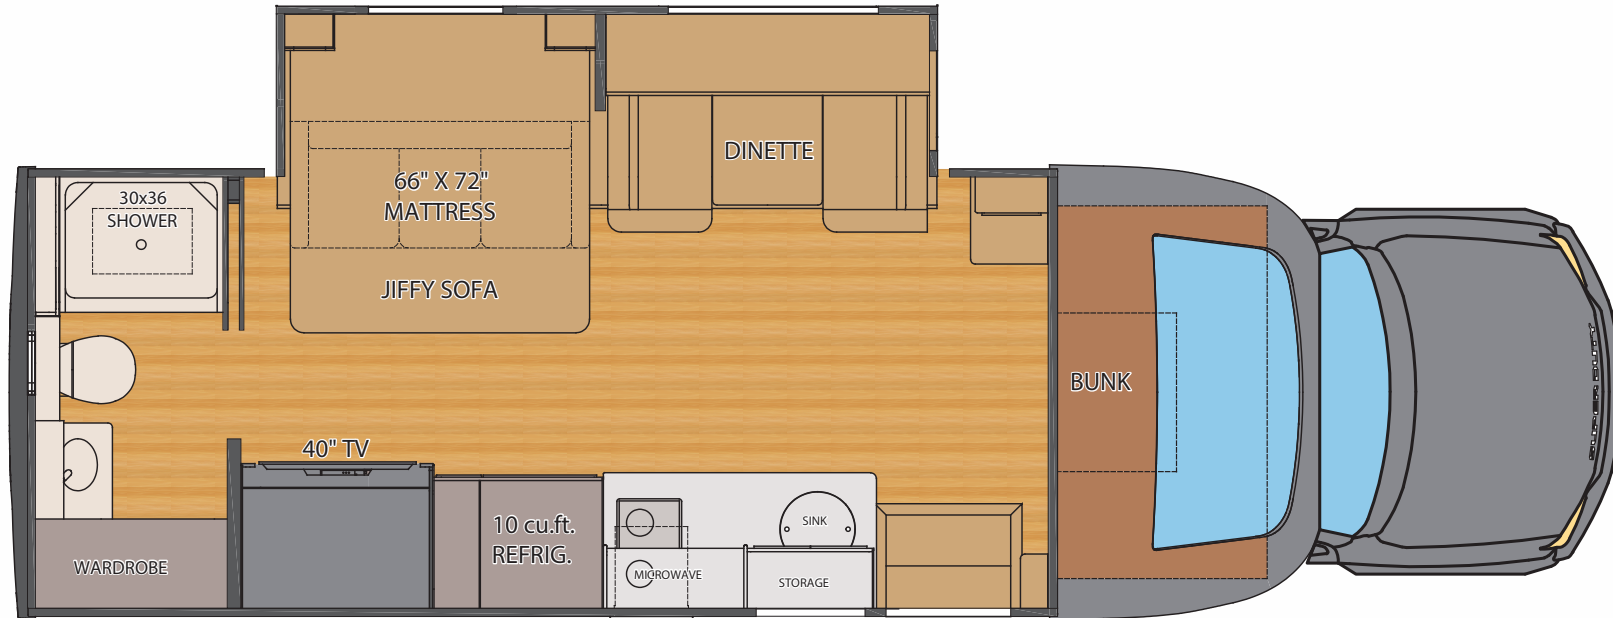

Featured to the right, we have the Veracruz 30VRM in our new Hampton décor.

Renegade
VERACRUZ

AT A GLANCE

Exterior height **12'1"**
Exterior width **99 1/4"**
Exterior length **30' 5"**
Interior height **82"**
Interior Width **95 1/2"**

Fuel capacity **66.5 Gallons**
Fresh water capacity **75 Gallons**
Grey water capacity **44 Gallons**
Black water capacity **44 Gallons**
Def **7.4 Gallons**

KEY FEATURES

- Power Stroke Diesel 6.7 liter engine with 330HP/825 lb. ft. torque
- TorqShift 10-speed automatic transmission
- Multiplex lighting system with color touch screen controller & Bluetooth app control
- 4x4 XLT trim package
- Driver assistance technology package
- Navigation System
- 12V, 10 cu. ft. compressor refrigerator
- Full paint color options
- Four-Point automatic hydraulic leveling system
- Electric lateral arm awning with integrated LED lights
- Maxx Air fans with rain sensors
- Solid hardwood cabinets & solid surface countertops