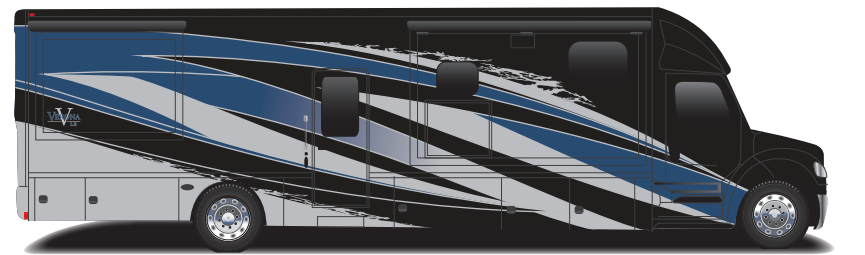

KEY FEATURES

- Cummins 360HP 3200TRV Allison transmission
- AquaHot 450D hydronic heating system
- Multiplex system with color touch panel & Bluetooth app control
- All electric coach w/one 3000 watt hybrid inverter
- Five full paint color options
- Four-Point automatic hydraulic leveling system
- Roof mounted electric lateral arm awning with integrated LED lights & matching roadside profile
- Solid hardwood cabinets and solid surface countertops

LATTE

ROUGE

ANTHRACITE

MARITIME

SNOWDRIFT

CAB/CHASSIS

Freightliner M2-106, 34,300 GVWR, 60,000 GCWR
 Cummins L9 360HP, 1,150 lb.ft. torque
 Allison TRV3200 electronic 6-speed transmission / dash shifter
 6 gallon diesel exhaust fluid (DEF tank, driver's side of cab)
 Air brakes with 4-wheel ABS and auto slack adjusters
 Trailer brake controller
 Airliner rear air suspension
 Aluminum automotive cab construction, designed & tested for occupant protection
 3-piece chrome front bumper w/ integrated fog lights
 Power driver/passenger windows and door locks
 Power/heated remote control mirrors
 Color rear and side view cameras
 Ultra Leather drv/psngr seats w/ heat, air ride pedestals and swivels
 Electronic cruise control
 Automotive cab carpet liner with matching floor mats
 Tilt and telescoping steering wheel
 Premium freightliner heat/sound insulation
 Freightliner safety assurance package includes: enhanced cruise control, lane guidance, electronic stability control, collision mitigation