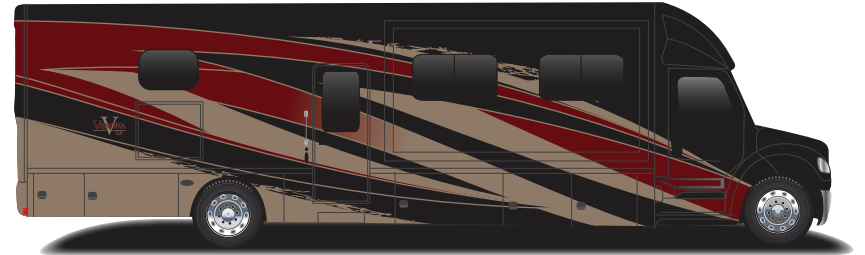

THE *Renegade* **VERONA** LE AT A GLANCE

Exterior height	12' 10"	Fuel capacity	100 Gallons
Exterior width	99 1/4"	Fresh water capacity	150 Gallons
Exterior length	37' 1" - 40' 2"	Grey water capacity	75 Gallons
Interior height	84"	Black water capacity	75 Gallons
Interior width	95 1/2"	DEF	6 Gallons

LATTE

ROUGE

ANTHRACITE

MARITIME

SNOWDRIFT

CAB/CHASSIS

Freightliner M2-106, 34,300 GVWR, 60,000 GCWR
 Cummins L9 360HP, 1,150 lb.ft. torque
 Allison TRV3200 electronic 6-speed transmission / dash shifter
 6 gallon diesel exhaust fluid (DEF tank, driver's side of cab)
 Air brakes with 4-wheel ABS and auto slack adjusters
 Trailer brake controller
 Airliner rear air suspension
 Aluminum automotive cab construction, designed & tested for occupant protection
 3-piece chrome front bumper w/ integrated fog lights
 Power driver/passenger windows and door locks
 Power/heated remote control mirrors
 Color rear and side view cameras
 Ultra Leather drv/psngr seats w/ heat, air ride pedestals and swivels
 Electronic cruise control
 Automotive cab carpet liner with matching floor mats
 Tilt and telescoping steering wheel
 Premium freightliner heat/sound insulation
 Freightliner safety assurance package includes: enhanced cruise control, lane guidance, electronic stability control, collision mitigation