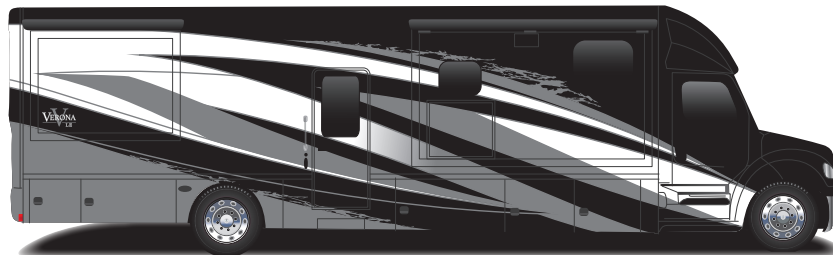

LATTE

ROUGE

ANTHRACITE

MARITIME

SNOWDRIFT

CAB/CHASSIS

Freightliner M2-106, 34,300 GVWR, 60,000 GCWR
 Cummins L9 360HP, 1,150 lb.ft. torque
 Allison TRV3200 electronic 6-speed transmission / dash shifter
 6 gallon diesel exhaust fluid (DEF tank, driver's side of cab)
 Air brakes with 4-wheel ABS and auto slack adjusters
 Trailer brake controller
 Airliner rear air suspension
 Aluminum automotive cab construction, designed & tested for occupant protection
 3-piece chrome front bumper w/ integrated fog lights
 Power driver/passenger windows and door locks
 Power/heated remote control mirrors
 Color rear and side view cameras
 Ultra Leather drv/psngr seats w/ heat, air ride pedestals and swivels
 Electronic cruise control
 Automotive cab carpet liner with matching floor mats
 Tilt and telescoping steering wheel
 Premium freightliner heat/sound insulation
 Freightliner safety assurance package includes: enhanced cruise control, lane guidance, electronic stability control, collision mitigation