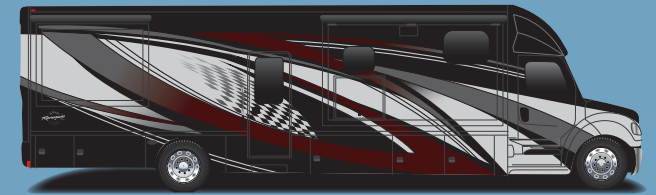

In celebration of 25 years, Renegade is offering a special 25th anniversary edition option of the Verona. LE

Special Features Include:

- 25th Anniversary Paint Scheme with Special Edition Logo
- Limited Edition Unit # Badge
- Custom 25th Anniversary Mudflap
- Custom 25th Wheel Hub insert
- Embroidered Cab Seat Headrest
- 25th Anniversary Throw Pillows (2X)
- 25th Anniversary Slide Fascia badging
- 25th Anniversary Multiplex Badging
- Pair of 25th "Proud Owner" Hats and Soft Shell Jackets

(Limited Availability)