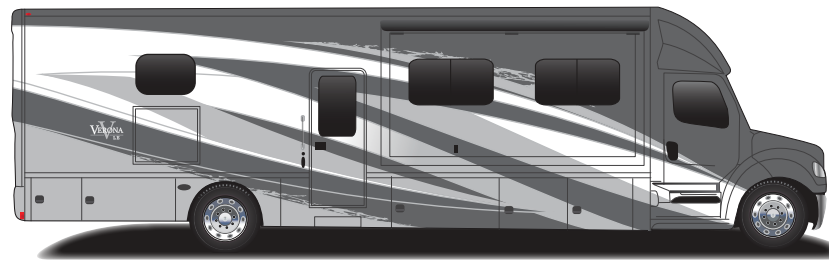

LATTE

ROUGE

ANTHRACITE

MARITIME

SNOWDRIFT

CAB/CHASSIS

Freightliner M2-106, 34,300 GVWR, 60,000 GCWR
 Cummins L9 360HP, 1,150 lb.ft. torque
 Allison TRV3200 electronic 6-speed transmission / dash shifter
 6 gallon diesel exhaust fluid (DEF tank, driver's side of cab)
 Air brakes with 4-wheel ABS and auto slack adjusters
 Trailer brake controller
 Airliner rear air suspension
 Aluminum automotive cab construction, designed & tested for occupant protection
 3-piece chrome front bumper w/ integrated fog lights
 Power driver/passenger windows and door locks
 Power/heated remote control mirrors
 Color rear and side view cameras
 Ultra Leather drv/psngr seats w/ heat, air ride pedestals and swivels
 Electronic cruise control
 Automotive cab carpet liner with matching floor mats
 Tilt and telescoping steering wheel
 Premium freightliner heat/sound insulation
 Freightliner safety assurance package includes: enhanced cruise control, lane guidance, electronic stability control, collision mitigation