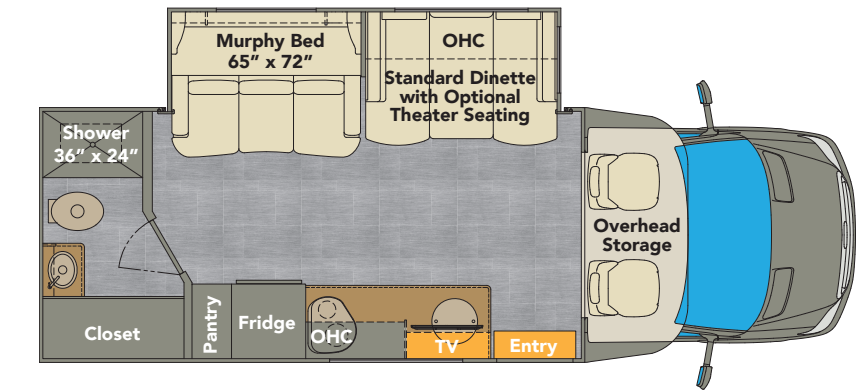

25RML

INTERIOR OPTIONS