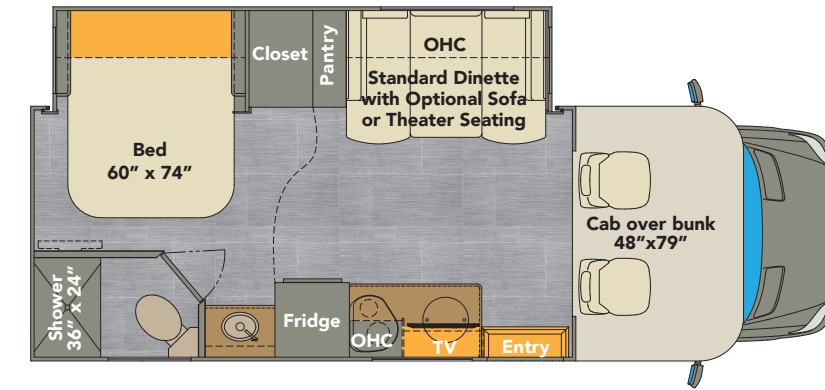

FLOOR PLAN OPTIONS

25FWC