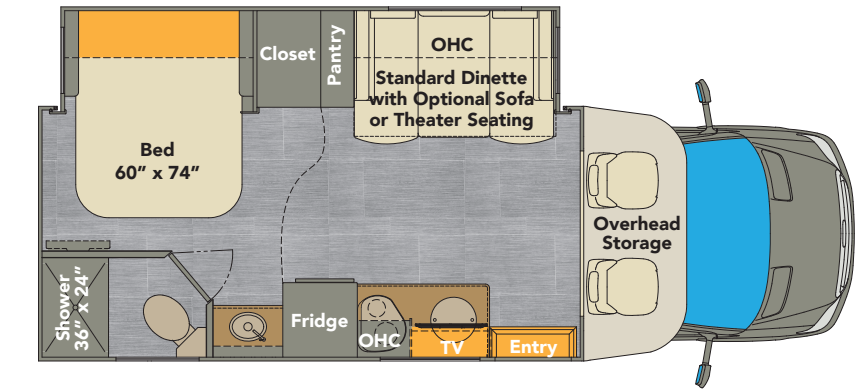

THE VILLAGIO AT A GLANCE

- Exterior height **11'0"**
- Exterior width **92.25"**
- Exterior length **24'9"**
- Interior height **80.5"**
- Interior Width **89.5"**
- Fuel capacity **24.5 Gallons**
- Fresh water capacity **34 Gallons**
- Grey water capacity **29 Gallons**
- Black water capacity **29 Gallons**

KEY FEATURES

- Multiplex system with color touch panel & Bluetooth app control
- 1200w pure sine inverter
- One of four full paint color options
- Four-Point automatic hydraulic leveling system
- Girard electric lateral arm awning with integrated LED lights
- Maple hardwood cabinets and solid surface countertops
- Aluminum side hinged exterior storage doors
- 20.3 gallon LP Tank
- Dual power vents with rain sensors
- Full extension slow close drawer guides

FLOOR PLAN OPTIONS

25FWS

INTERIOR OPTIONS