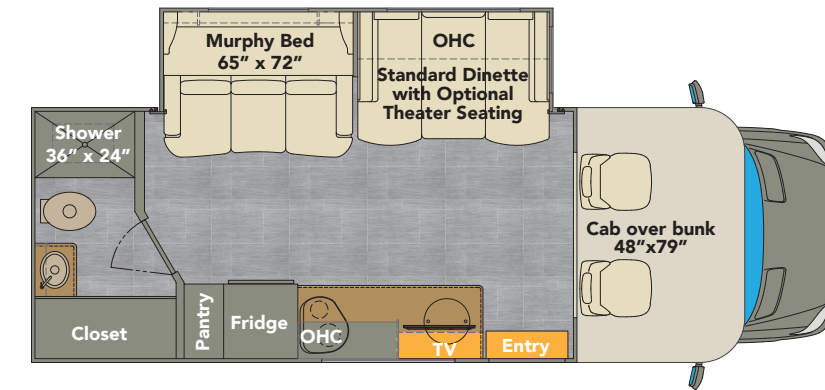

THE VILLAGIO AT A GLANCE

- Exterior height **11'0"**
- Exterior width **92.25"**
- Exterior length **24'9"**
- Interior height **80.5"**
- Interior Width **89.5"**
- Fuel capacity **24.5 Gallons**
- Fresh water capacity **34 Gallons**
- Grey water capacity **29 Gallons**
- Black water capacity **29 Gallons**

KEY FEATURES

- Multiplex system with color touch panel & Bluetooth app control
- 1200w pure sine inverter
- One of four full paint color options
- Four-Point automatic hydraulic leveling system
- Girard electric lateral arm awning with integrated LED lights
- Maple hardwood cabinets and solid surface countertops
- Aluminum side hinged exterior storage doors
- 20.3 gallon LP Tank
- Dual power vents with rain sensors
- Full extension slow close drawer guides

FLOOR PLAN OPTIONS

25RMC

INTERIOR OPTIONS