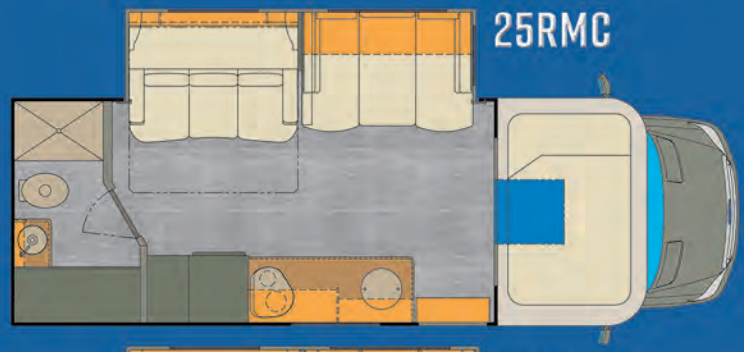

FLOOR PLAN OPTIONS

PAINT OPTIONS

INTERIOR OPTIONS

STANDARD & OPTIONAL FEATURES

CONSTRUCTION & EXTERIOR FEATURES

- Smooth, one-piece fiberglass wall surface
- 3-color full body paint available in 5 decor choices
- Welded tubular aluminum vacuum-bonded sidewall, roof and slide-out room walls
- Color rear vision camera
- Color side vision cameras integrated into rear view mirrors
- Crowned one-piece fiberglass roof surface
- Vacuum-bonded and welded tubular aluminum floor frame
- Azdel Composite Substrate on sidewalls, roof and slide-room boxes
- Large exterior luggage compartments
- Aluminum side-swing luggage doors with single handle latches
- Fiberglass molded rear wheel skirts and front chin spoiler
- Molded fiberglass front and rear caps and cab transitions
- Aluminum wheels on front and outer rear wheels
- Large frameless dual pane windows with screens
- Radius RV entrance door with screen and deadbolt
- Keyless entry door keypad
- Automatic electric double entry step with non-skid treads
- Girard lateral arm awning with LED lights
- LED Brake, turn and high-mount brake lights
- Four-point fully automatic leveling jacks
- 110V exterior GFI electrical outlet on curbside sidewall
- Lighted utility bay with exterior faucet, park cable, city water fill and dump valves
- Marine Grade 30 amp quick connect block
- 3,500 lb. tow hitch with 7-way plug; actual towing capacity varies
- RVIA certified