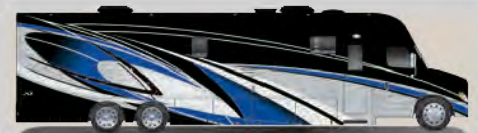

STANDARD AND OPTIONAL FEATURES

Construction

- Tubular Aluminum Welded Sidewall and Roof Structure
- 2" Vacuum Laminated Smooth Gel-coat Sidewalls
- 1.5" High Density Foam Insulation in Sidewalls and Roof
- One Piece Crowned and Laminated Fiberglass Roof
- "Super Sandwich" Floor Construction Including:
  - (1) ¾" Fir Plywood Deck Over 2 x 4 Wood-Framed Residential Floor
  - (2) 2" Welded Tubular Steel Floor Joist System
  - (3) 3" Steel Tube Longitudinal Floor Beams
- 3" Premium Grade Roxul Sound Deadening and Thermal Insulation in Floor
- Galvanized Steel Vapor Barrier

Exterior Features

- Premium 4 color Full body paint with Clearcoat
- Bright Stainless Steel Accents
- LED Brake and Turn Lights
- Aerodynamic Fiberglass Front Cap
- Stylish two piece Rear Fiberglass Cap and Bumper
- Molded Fiberglass tank covers and Cab steps with Stainless Steel Step Treads
- Side Swing Luggage Doors with Chrome Remote Locking Single Handle Latches and Strut Assist
- CareFree Mirage 2-Stage Lateral Arm Awning with Electric Lights (N/A X45QS or X43DB)
- Full width Mud Flap with Stainless Steel Logo
- Tinted Dual Pane Insulated Windows with Screens
- Triple Slide-out Floorplans with Toppers
- Fully Automatic 4 Point Hydraulic Leveling
- 20,000 Lb. Hitch
- 7 way Flat Pin Tow Connection
- Heavy Duty Undercoating
- Lighted Entry Door Grab Handle
- Color Backup Camera with Monitor
- Chrome Side and Rear Docking Lights

Entertainment Systems