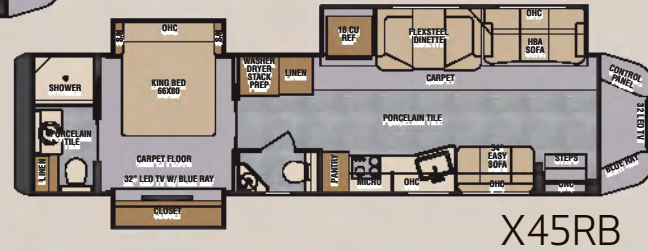

FLOORPLAN OPTIONS