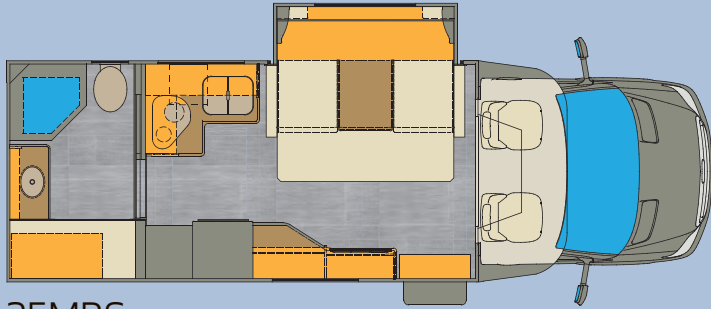

FLOORPLAN OPTIONS

25MBS

25QRS

25FWS

25UCB

Exterior Height	10' 11"
Exterior Width	92.25"
Exterior Overall Length	24' 11"
Interior Height	80.5"
Interior Width	89.5"
GVWR	11,030 lbs.
Fuel Capacity	26.4 Gallons
Fresh Water capacity	34 Gallons
Grey Water capacity	29 Gallons
Black Water capacity	29 Gallons
LP capacity	13.2 Gallons/44 lbs.
Exterior Storage capacity (58 Cu. ft. on 25UCB)	42 cu. ft.