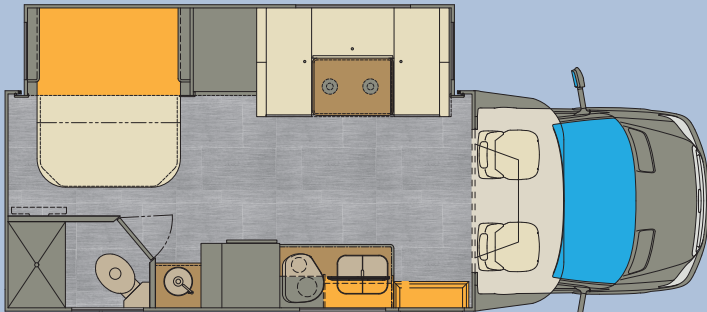

FLOORPLAN OPTIONS

25MBS

25QRS

25FWS

25UCB

Exterior Height	10' 11"
Exterior Width	92.25"
Exterior Overall Length	24' 11"
Interior Height	80.5"
Interior Width	89.5"
GVWR	11,030 lbs.
Fuel Capacity	26.4 Gallons
Fresh Water capacity	34 Gallons
Grey Water capacity	29 Gallons
Black Water capacity	29 Gallons
LP capacity	13.2 Gallons/44 lbs.
Exterior Storage capacity (58 Cu. ft. on 25UCB)	42 cu. ft.