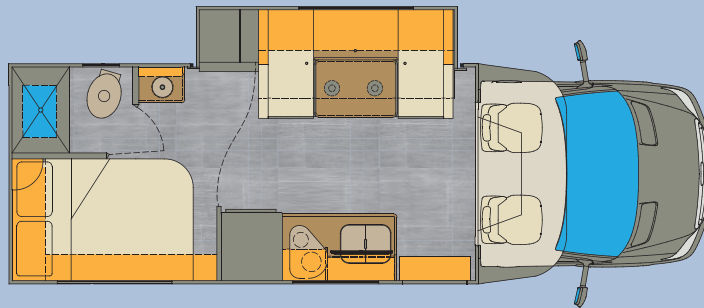

FLOORPLAN OPTIONS

25MBS

25QRS

25FWS

25UCB

Exterior Height	10' 11"
Exterior Width	92.25"
Exterior Overall Length	24' 11"
Interior Height	80.5"
Interior Width	89.5"
GVWR	11,030 lbs.
Fuel Capacity	26.4 Gallons
Fresh Water capacity	34 Gallons
Grey Water capacity	29 Gallons
Black Water capacity	29 Gallons
LP capacity	13.2 Gallons/44 lbs.
Exterior Storage capacity (58 Cu. ft. on 25UCB)	42 cu. ft.