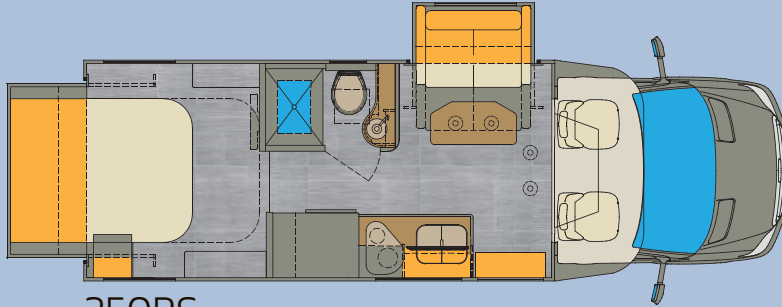

FLOORPLAN OPTIONS

25MBS

25QRS

25FWS

25UCB

Exterior Height	10' 11"
Exterior Width	92.25"
Exterior Overall Length	24' 11"
Interior Height	80.5"
Interior Width	89.5"
GVWR	11,030 lbs.
Fuel Capacity	26.4 Gallons
Fresh Water capacity	34 Gallons
Grey Water capacity	29 Gallons
Black Water capacity	29 Gallons
LP capacity	13.2 Gallons/44 lbs.
Exterior Storage capacity (58 Cu. ft. on 25UCB)	42 cu. ft.