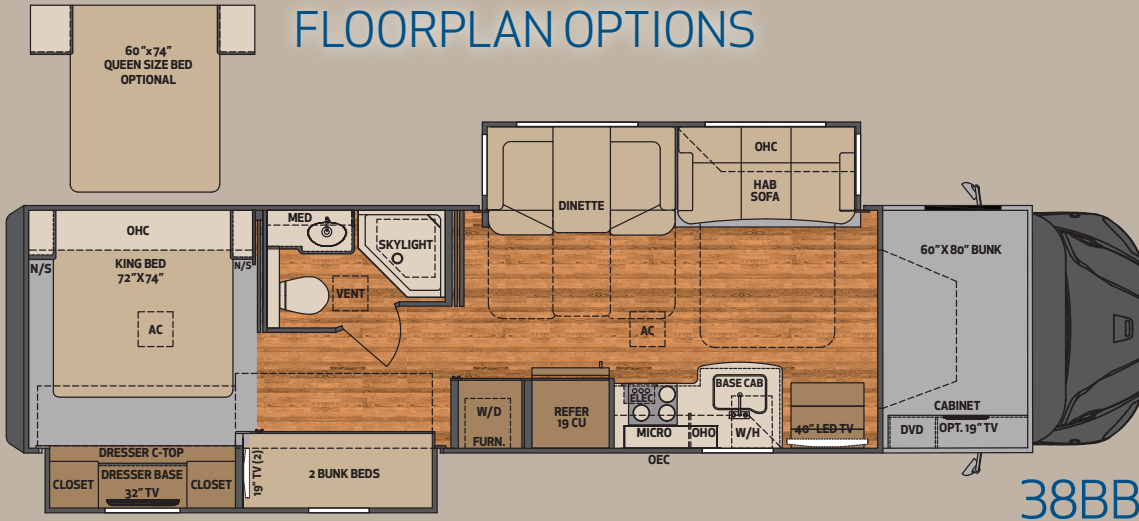

38BB in Iced Latte Décor

38BB in Iced Latte Décor

The Valencia master bedroom offers great storage, thoughtful design and first class accommodations. With a full rear wardrobe and a large dresser, you'll have space for all your travel necessities. The convenient bench has a padded seat, flip up lid and a cedar lining. It's perfect for shoe or linen storage and doubles as a great hamper. Rest and relax on the king size iRelax memory foam mattress. Valencia 38RW in Cracked Pepper Décor.

FLOORPLAN OPTIONS

SPECIFICATIONS

Overall Exterior length	38'2"
Exterior Width	99.25"
Wheelbase	279"
Overall Exterior Height	12'6"
(Includes 15,000 BTU Roof Air Conditioners)	
Interior Height	84"
Fuel Tank Capacity	100 gallons
DEF Tank Capacity	10 gallons
Fresh Water	150 gallons
Grey Water	75 gallons
Black Water	75 gallons
LPG Capacity Gallons/lbs.	20 Gallons 84 lbs.