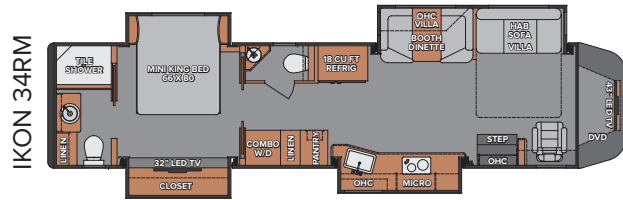

FLOORPLAN OPTIONS