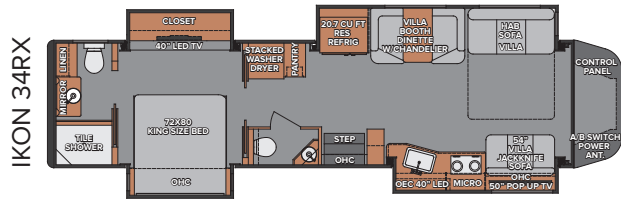

FLOORPLAN OPTIONS