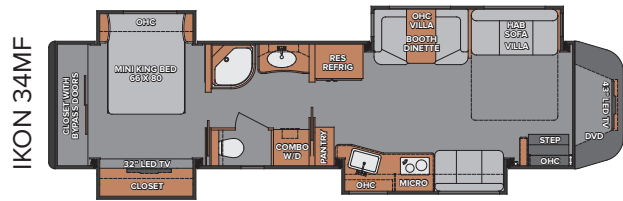

FLOORPLAN OPTIONS