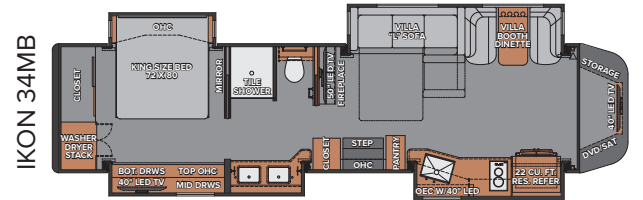

FLOORPLAN OPTIONS