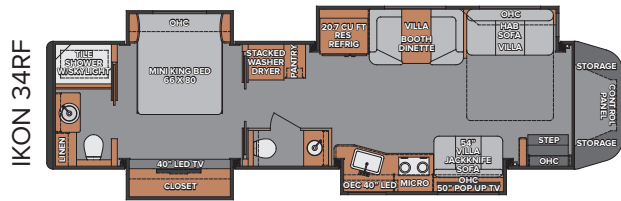

FLOORPLAN OPTIONS