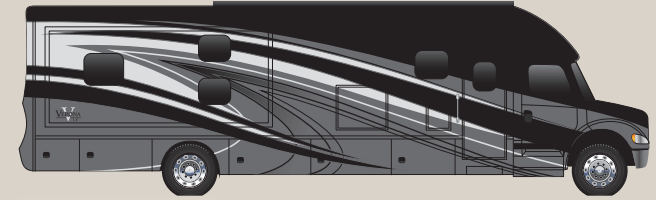

CINDERWOOD