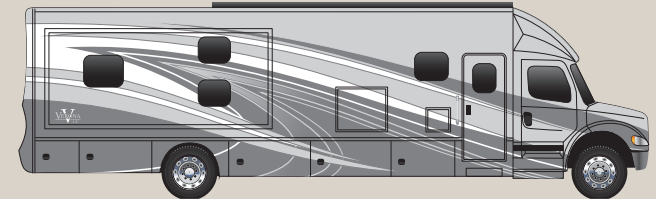

SILVERFROST