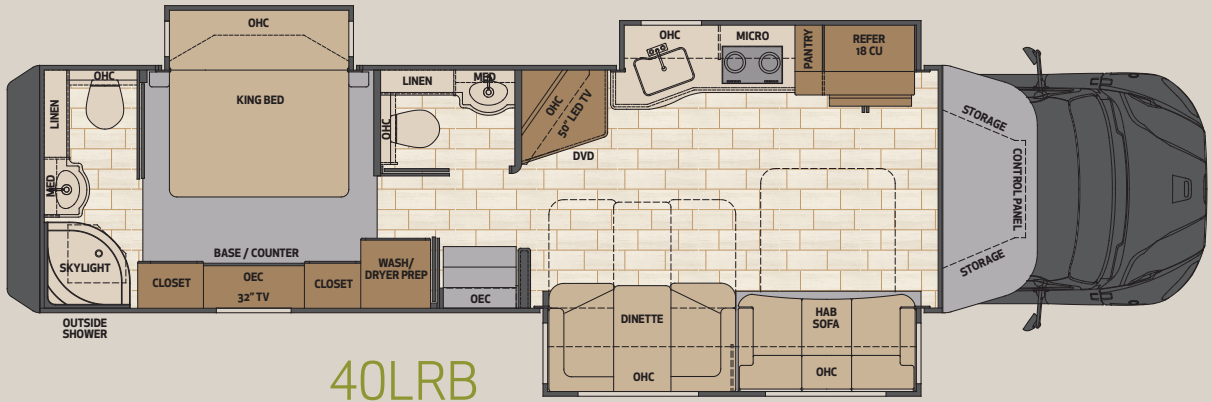

## FLOORPLAN OPTIONS

|   |             |
|---|-------------|
| Overall Length                              | 40' 2"      |
| Exterior Width                              | 99 - 1/4"   |
| Wheelbase                                   | 309"        |
| Overall Exterior Height                     | 12' 8"      |
| (Includes 15,000 BTU Roof Air Conditioners) |             |
| Interior Height                             | 7' 0"       |
| Fuel Capacity                               | 100 Gallons |
| Fresh Water                                 | 150 Gallons |
| Grey Water                                  | 75 Gallons  |
| Black Water                                 | 75 Gallons  |