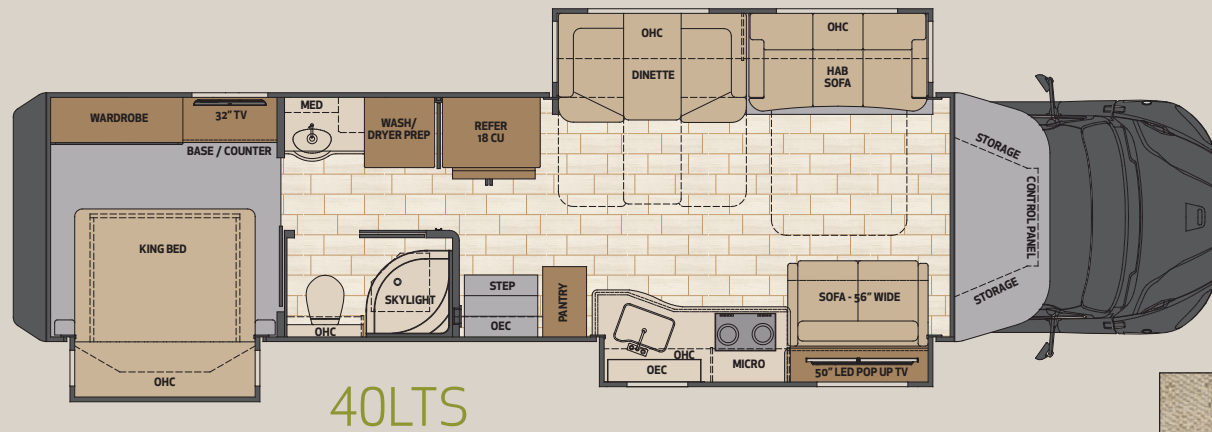

FLOORPLAN OPTIONS

Overall Length	40' 2"
Exterior Width	99 - 1/4"
Wheelbase	309"
Overall Exterior Height	12' 8"
(Includes 15,000 BTU Roof Air Conditioners)	
Interior Height	7' 0"
Fuel Capacity	100 Gallons
Fresh Water	150 Gallons
Grey Water	75 Gallons
Black Water	75 Gallons