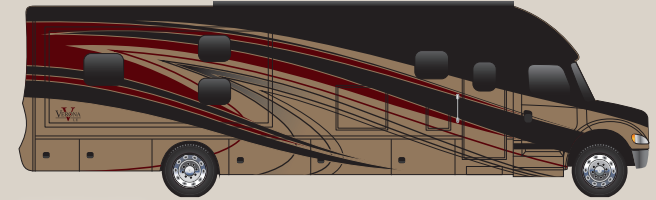

STANDARD AND OPTIONAL FEATURES

Construction

- Smooth High Gloss One Piece Fiberglass Wall Surface
- 2" Vacuum Laminated Sidewalls w/ Welded Tubular Aluminum Framing
- 1.5" High Density Foam Insulation in Sidewalls & Roof
- Welded Aluminum Framed Wall Cutouts
- Two piece Molded Rear Cap and Bumper System
- Welded Tubular Aluminum Roof Truss System with Framed Cutouts
- One Piece Crowned Fiberglass Roof Surface

"Super Sandwich" Floor Construction Consisting Of:

- (1) 3/4" Fir Plywood Deck over 2 x 4 Wood-Framed Residential Floor
  - (2) 2" Welded Steel Floor Joist system
  - (3) 3" Steel Longitudinal Floor Beams
2. 3" Premium Grade Roxul Sound Deadening and Thermal Insulation in Floor
   - Galvanized Steel Vapor Barrier

Exterior Features

- Full Body Paint Package with Clearcoat, 4 Choices
- Fiberglass Molded Tank Covers & Cab Steps w/ Stainless Treads
- Side-Hinged Aluminum Compartment Doors with Strut assist system and Chrome Paddle Latches
- Fully Lined Powder-Coated Steel Storage Compartments
- LED Brake, Turn & High Mount Brake Lights
- Roof-Mounted Carefree of Colorado Lateral Arm Awning w/ LED Lights
- Aluminum Wrapped Auto Deploy/Retract Awnings Over All Slide Outs
- Frameless Dual Pane Windows, Tilt-opening Design w/ Screens
- Keyless Entry Door Touchpad Lock
- LED Patio Light at Entry Door
- Exterior Entertainment Ctr. w/ Smart 32" LED TV, AM/FM/CD/DVD Player
- Equalizer Fully Automatic 4 Point Hydraulic Leveling System
- Remote Locking/Unlocking Luggage Doors
- 20,000 lb. Hitch w/ 7 way Flat Pin Tow Connection
- Diamond Shield Front Mask
- Chrome Side and Rear LED Docking Lights

Entertainment Systems