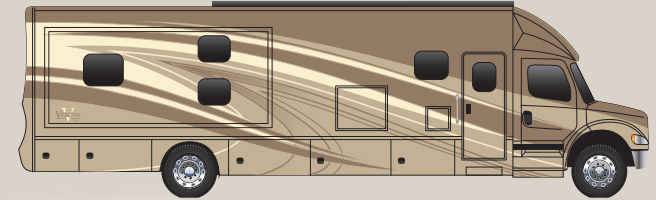

Appliances & Utilities

- 18 cu. ft. Stainless Steel French Door Residential Refer w/ Icemaker
- Recessed 2 Burner Electric Induction Cooktop, Ceramic Surface
- Solid Surface Covers for Cooktop and Sink
- Stainless Steel Convection Microwave Oven
- AquaHot 450D Diesel Fueled Hydronic Heating System w/ Engine Pre-Heat
- (2) 15,000 BTU Low Profile Roof A/C w/ Heat Pumps & Chill Grill
- Pre-wired & Plumbed for Optional Washer/Dryer
- Solar Charging Prep
- Winterization Kit

Verona LE Popular Options

- Stackable Washer/Dryer
- Exterior Refrigerator/Freezer on a Slide Tray
- Exterior Quick Disconnect LP Line (Requires Propane Package)
- Theatre Seating in Lieu of Standard Sofa
- 60" x 74" Queen Size Bed
- Propane Package with 13 Cu.Ft. Refrigerator and 3 Burner LP Cooktop, LP Tank and Gauge
- Porcelain Tile Flooring in Bedroom in Lieu of Standard Carpeting
- Full Width Mudflap with Stainless Steel Accents and Logo
- Table with Credenza and Free Standing Dinette Chairs
- Power Retract Water Hose Reel
- High Gloss Cabinet Finish
- Central Vac System

EXTERIOR PAINT OPTIONS

CASHMERE