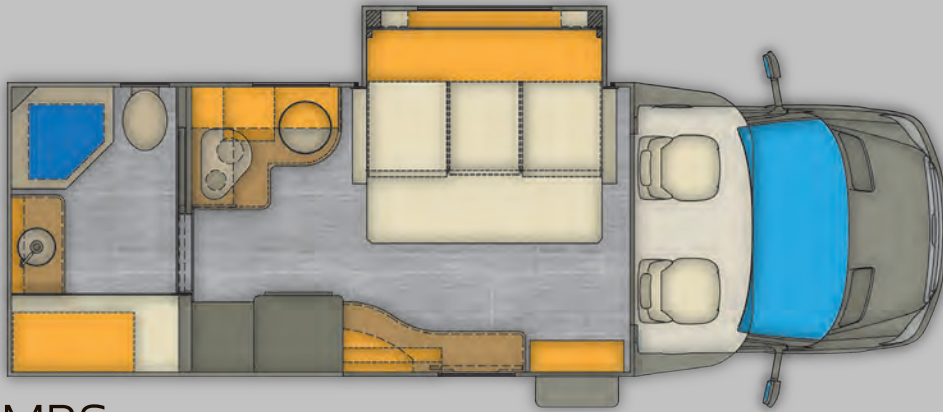

FLOORPLAN OPTIONS

MBS